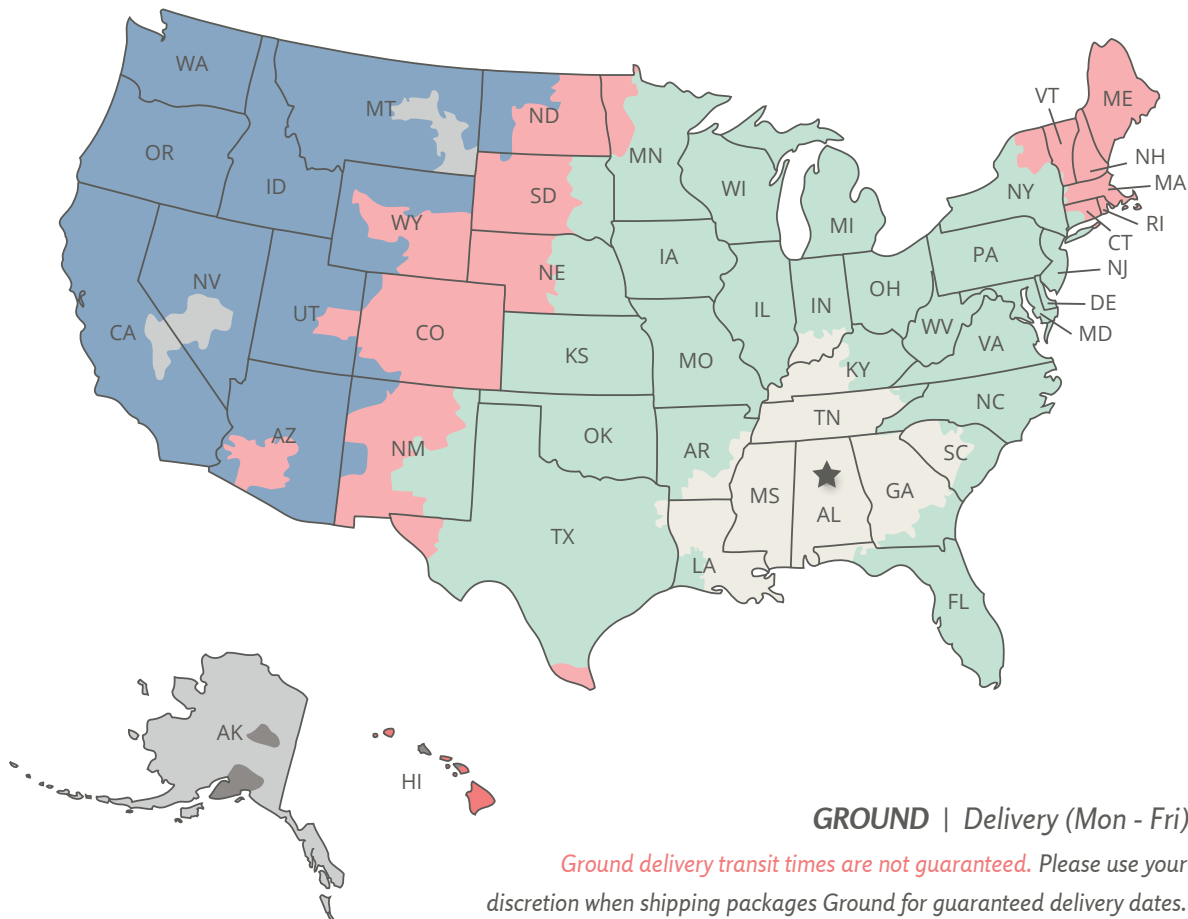

Delivered on or before December 23 • Order by date

Cut off for Ground service - See Map

December 16 • 2 Day Express Shipping Cut Off

December 17 • Express Overnight Shipping Cut Off

Estimate delivery with the below transit map

CUSTOMER SERVICE HOURS

Beginning December 2 - Customer Service Hours: 8:30 AM - 5 PM Central

CLOSED Nov. 28, Dec. 24-25 & Jan. 1

MODIFIED HOURS Closed from 12-2 | Dec. 19; Open until noon | Dec. 23

Transit Days & Pre-Christmas Delivery Order By Dates : Standard Fed-Ex Ground Shipping

Estimate delivery & find cut off dates for Ground service - see map below.

Transit Days & Pre-Christmas Delivery Order By Dates : Standard Ground Shipping

	Dec. 9	Dec. 8	Dec. 5	Dec. 4	Dec. 3	Dec. 2	Dec. 1
New Die							
Existing Die	Dec. 12	Dec. 1	Dec. 10	Dec. 9	Dec. 8	Dec. 5	Dec. 4
	1 Day	2 Day	3 Day	4 Day	5 Day	6 Day	7 Day