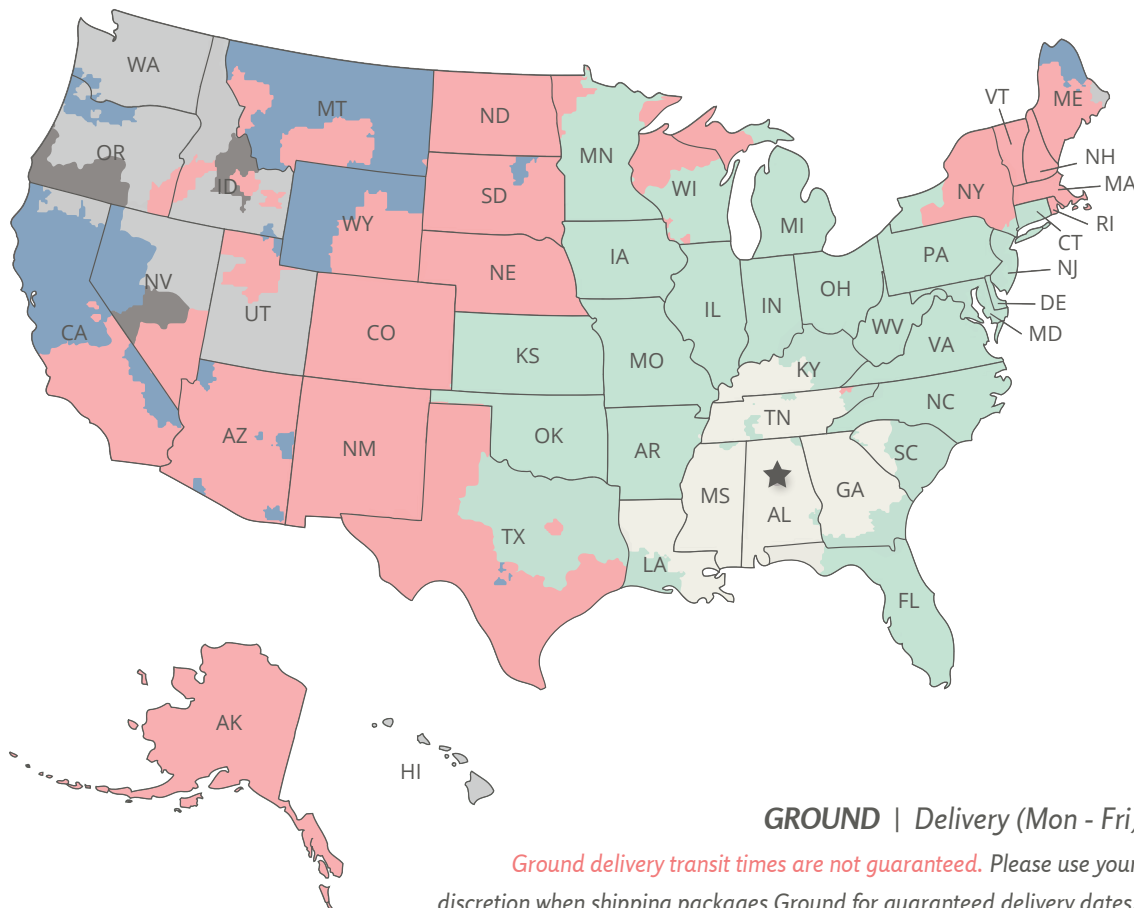

Delivered on or before December 23 • Order by date

Cut off for Ground service - See Map

December 16 • 2 Day Express Shipping Cut Off

December 17 • Express Overnight Shipping Cut Off

Estimate delivery with the below transit map

CUSTOMER SERVICE HOURS

Beginning December 2 - Customer Service Hours: 8:30 AM - 5 PM Central

CLOSED Nov. 28, Dec. 24-25 & Jan. 1

MODIFIED HOURS Closed from 12-2 | Dec. 19; Open until noon | Dec. 23

Transit Days & Pre-Christmas Delivery Order By Dates : Standard UPS Ground Shipping

Estimate delivery & find cut off dates for Ground service - see map below.

Transit Days & Pre-Christmas Delivery Order By Dates : Standard Ground Shipping

| | Dec. 9 | Dec. 8 | Dec. 5 | Dec. 4 | Dec. 3 | Dec. 2 | Dec. 1 |
|--------------|--------|--------|--------|--------|--------|--------|--------|
| New Die | | | | | | | |
| Existing Die | | | | | | | |
| | 1 Day | 2 Day | 3 Day | 4 Day | 5 Day | 6 Day | 7 Day |