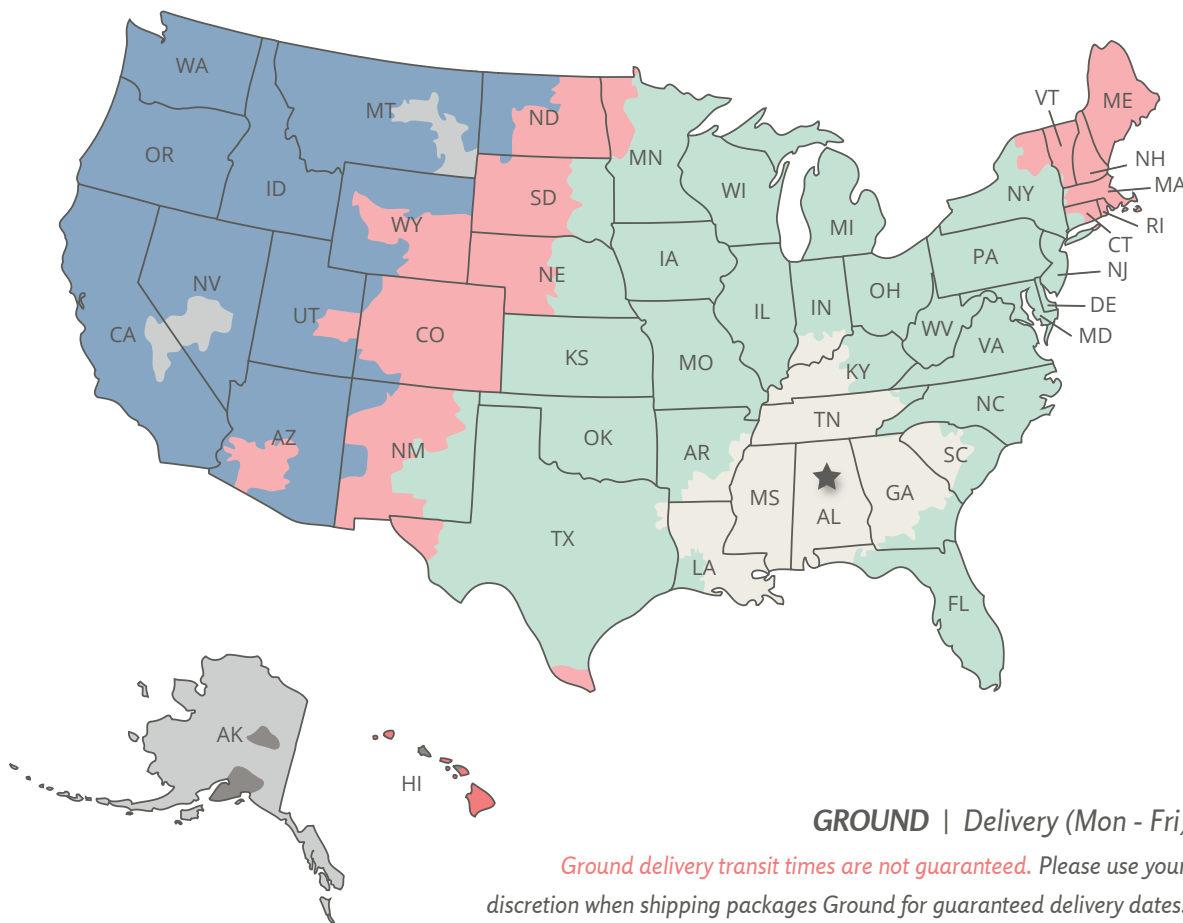

Fulfillment Holiday Schedule 2023

Standard Digital Printing

RUSH SERVICE

November 15 | Rush Service for printing 1-2 items is $45 • 3-5 items is $85

November 15 | Rush production becomes 2-3 business days

PRE CHRISTMAS DELIVERY ESTIMATION

Delivered on or before December 23 • Order by date

Cut off for Ground service - See Map

December 14 • 2 Day Express Shipping Cut Off

December 17 • Express Overnight Shipping Cut Off

Estimate delivery with the below transit map

CUSTOMER SERVICE HOURS

Beginning November 27 - Customer Service Hours: 8:30 AM - 5 PM Central

CLOSED Nov 23, Dec 22-25 & Jan 1

MODIFIED HOURS Open until noon | Dec 21

Transit Days & Pre-Christmas Delivery Order By Dates : Standard Fed-Ex Ground Shipping

GROUND | Delivery (Mon - Fri)

Ground delivery transit times are not guaranteed. Please use your discretion when shipping packages Ground for guaranteed delivery dates.